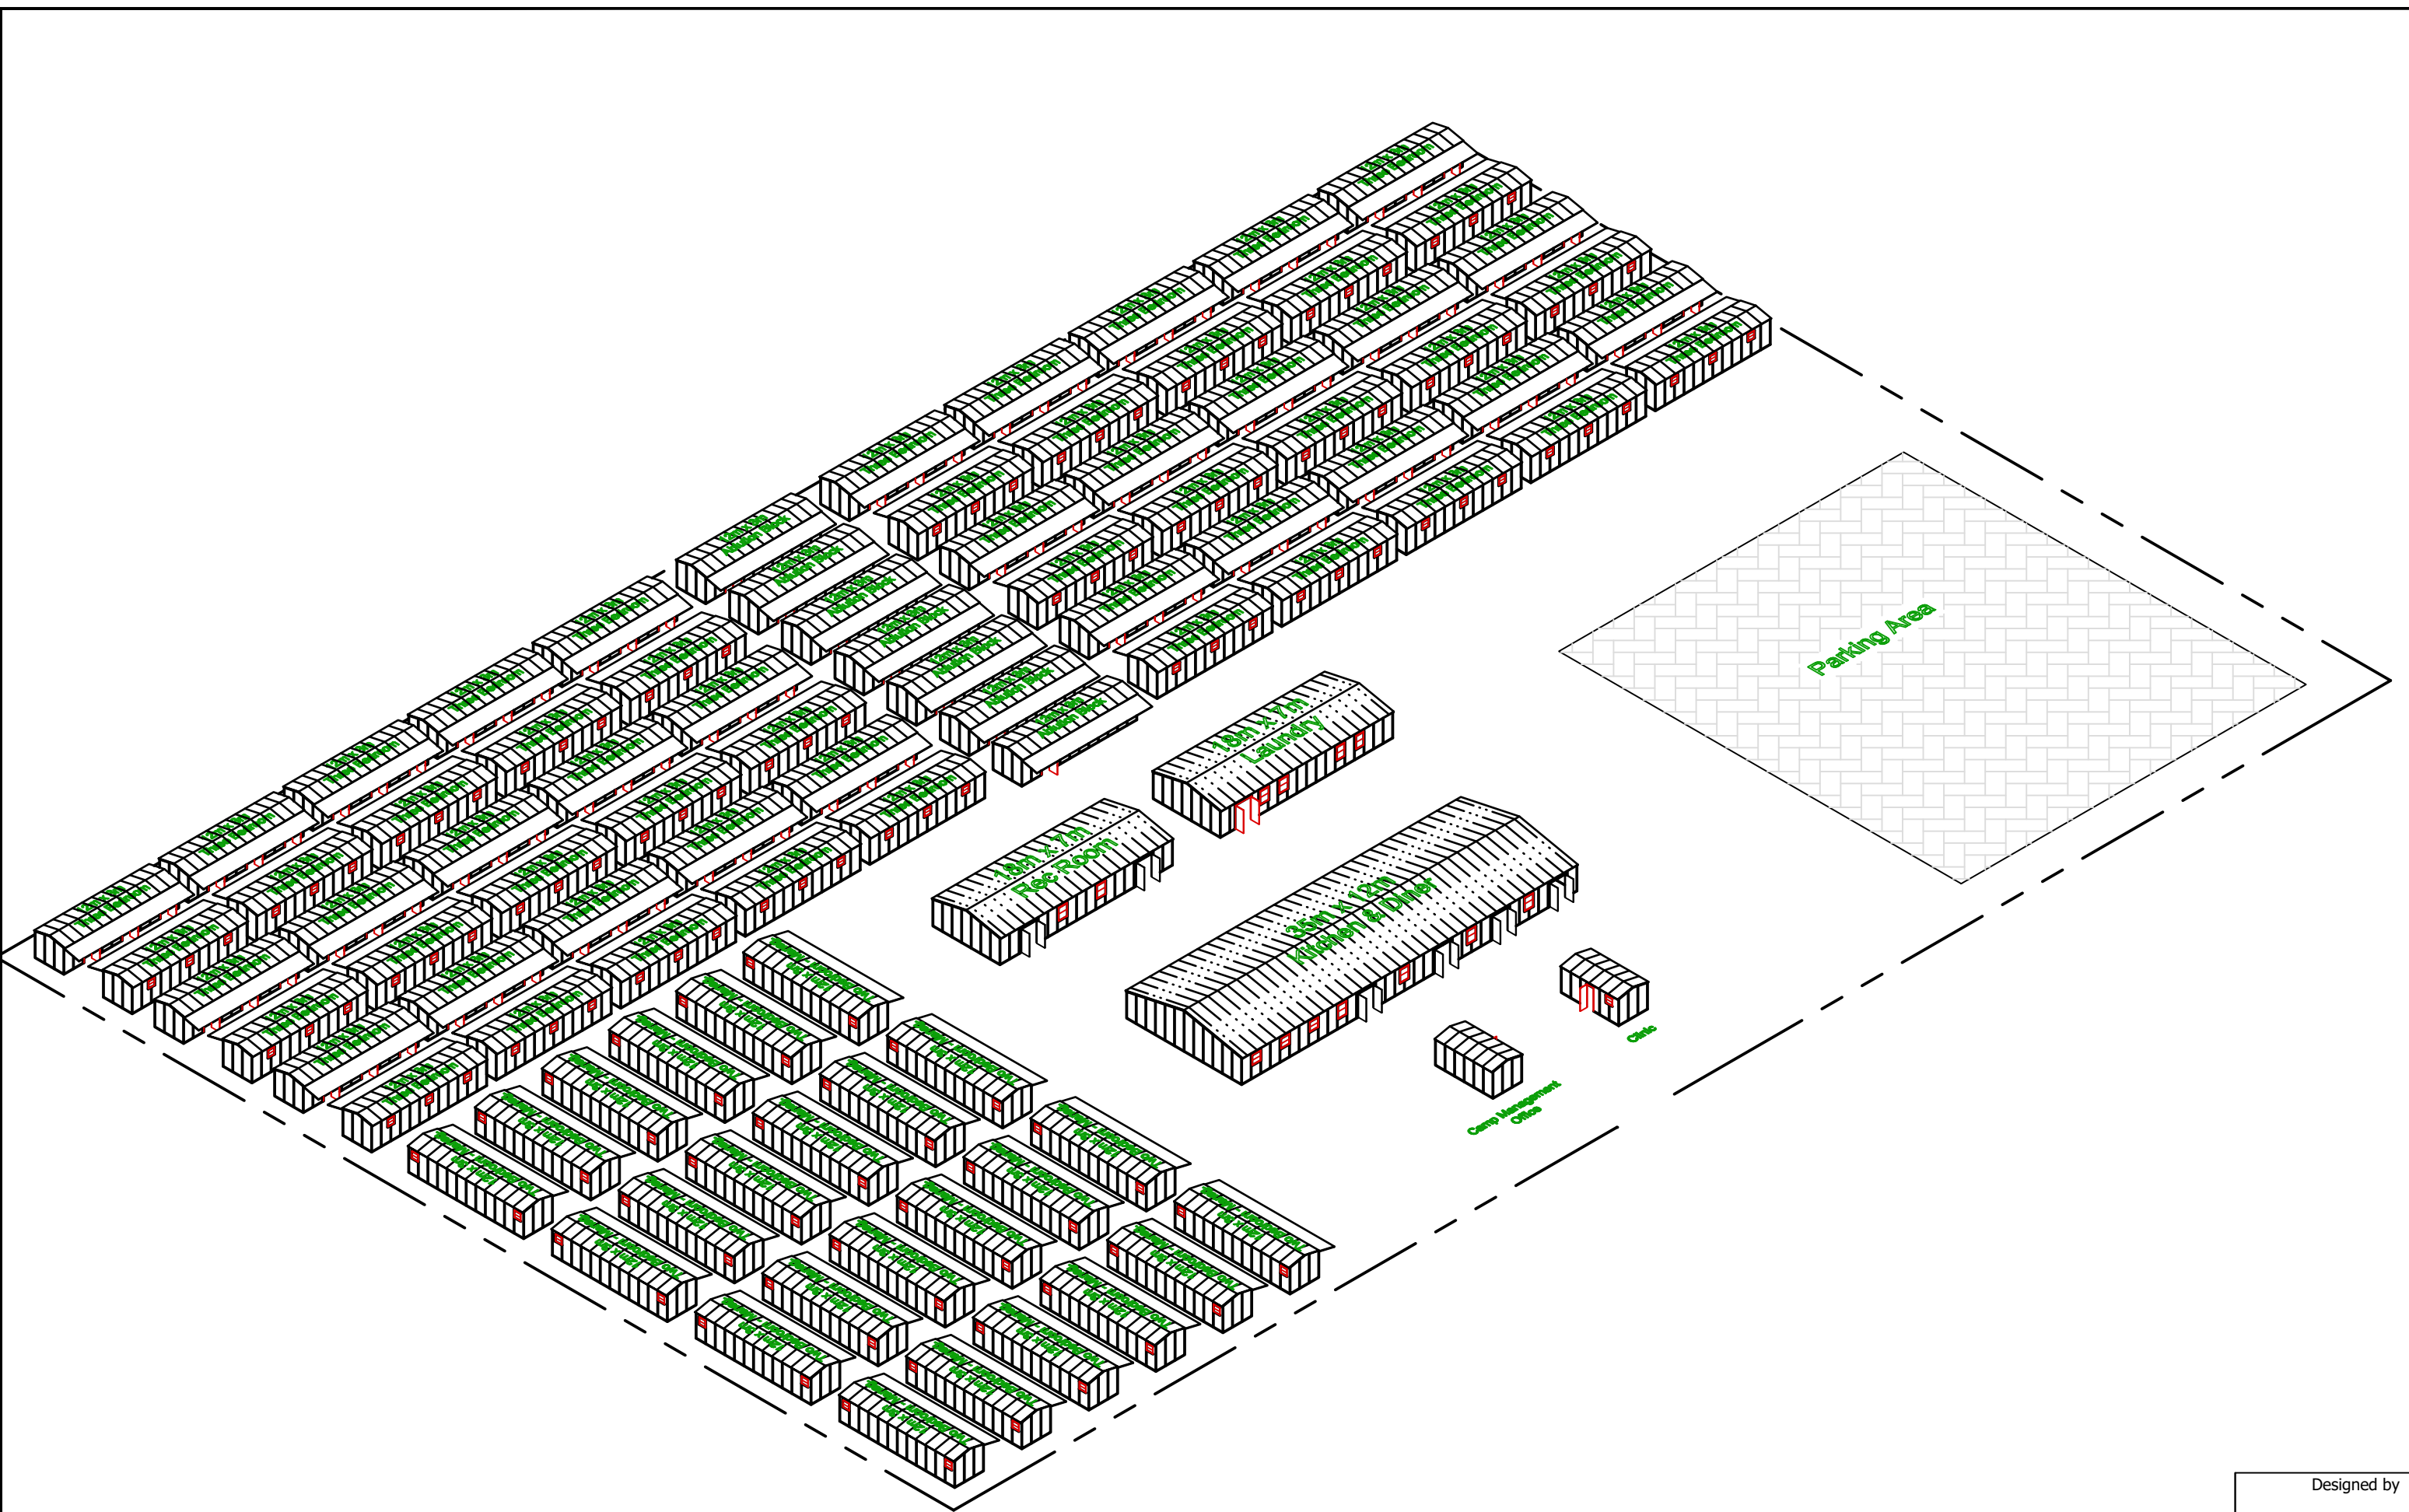

Designed by
Date
22-Feb-19

Veranda is Optional Extra

FLY
CAMP

Mozambique: +258 84 714 2013
South Africa: +27 79 015 1000

150m x 100m Camp Layout	
FC-037	Revision 00
Sheet 1 / 2	

Veranda is Optional Extra

Designed by
Date
22-Feb-19

FLY
CAMP

Mozambique: +258 84 714 2013
South Africa: +27 79 015 1000

150m x 100m Camp Layout	
FC-037	Revision 00
	Sheet 2 / 2