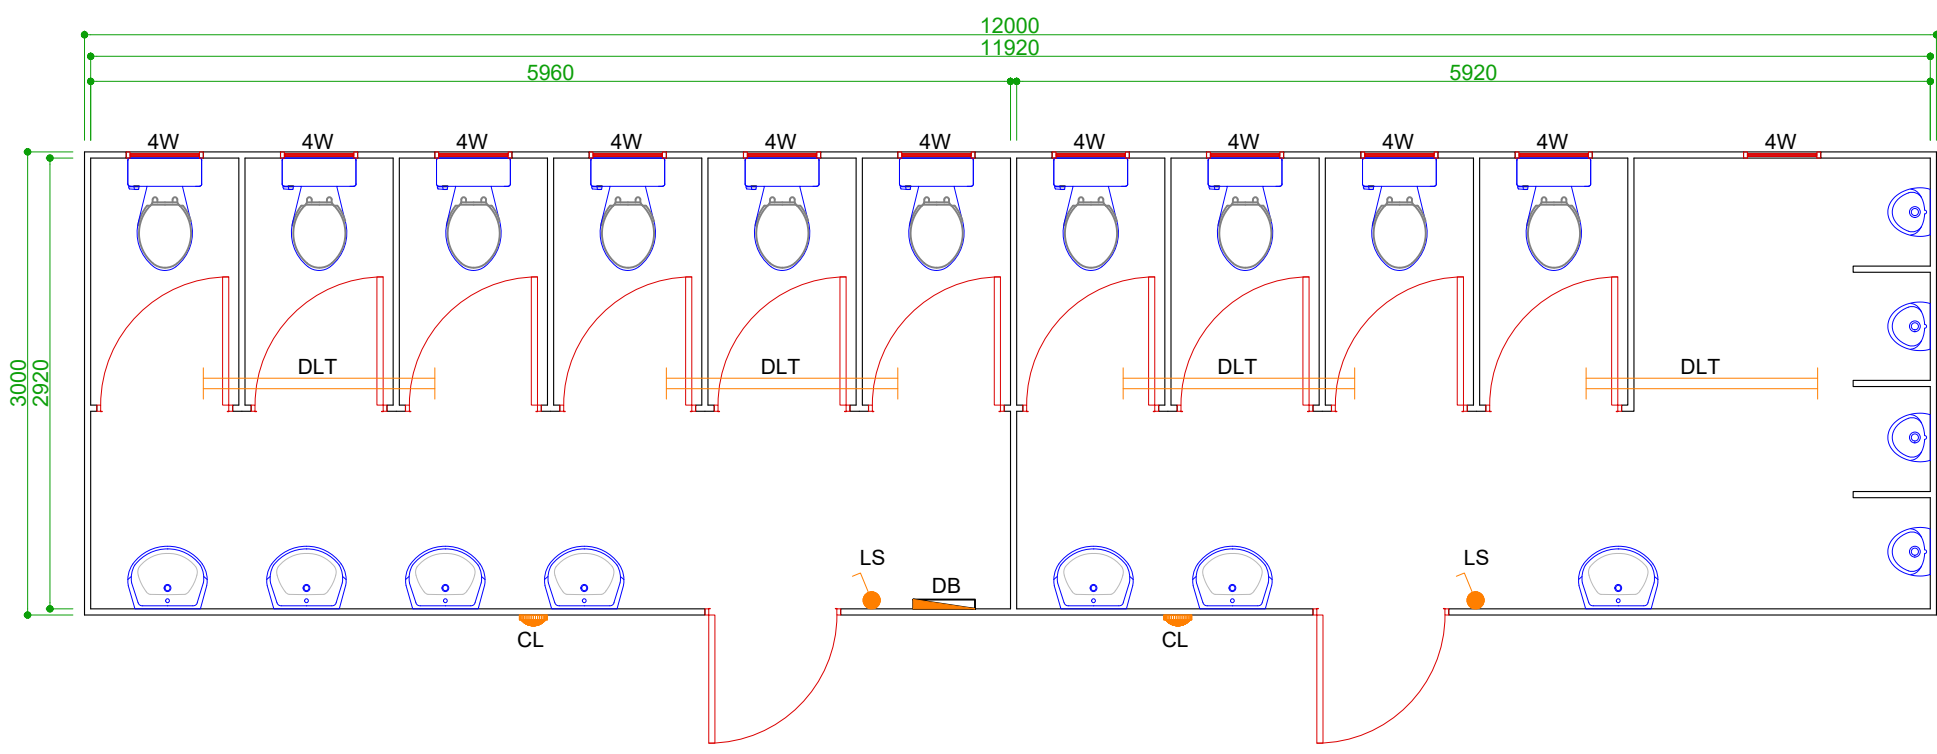

Veranda is Optional

Boardroom Table 3600 x 860 For illustration purposes

FLY
G A M P

Mozambique: +258 84 714 2013
+258 84 292 5331
South Africa: +27 79 015 1000
+27 72 409 7295
Website: www.flycamp.co.mz

12m x 3m Male & Female Toilets	
F77	Revision 00
	Sheet 1 / 1