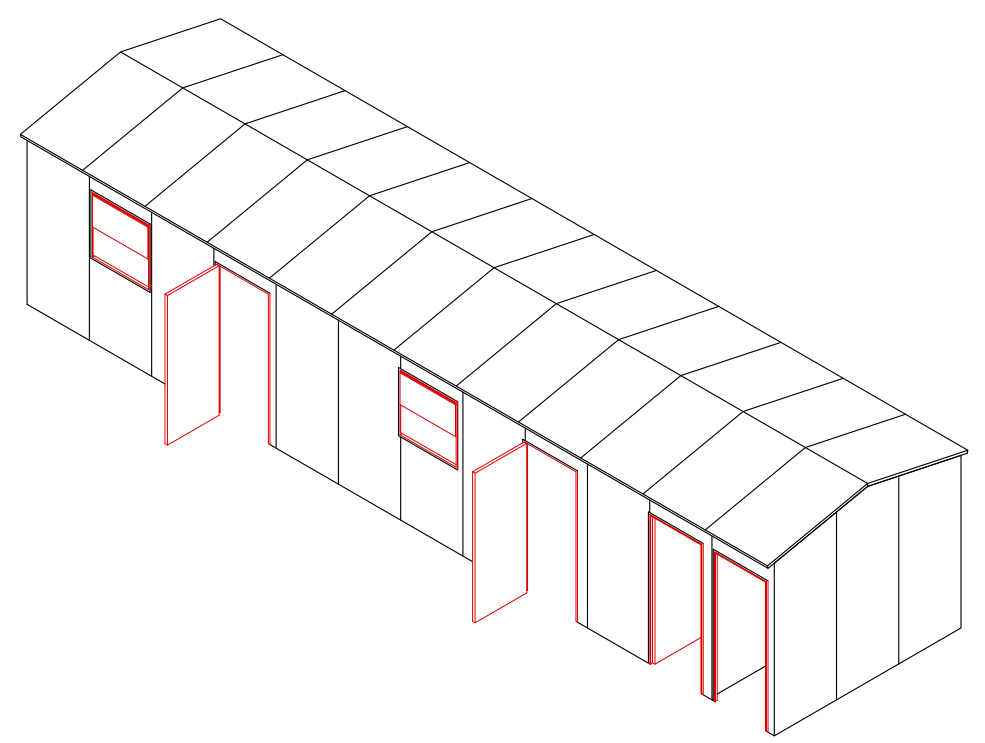

Veranda is Optional

Boardroom Table 3600 x 860 For illustration purposes

FLY
G A M P

Mozambique: +258 84 714 2013
+258 84 292 5331
South Africa: +27 79 015 1000
+27 72 409 7295
Website: www.flycamp.co.mz

12m x 3m Male & Female Toilets	
F77	Revision 00
	Sheet 1 / 1