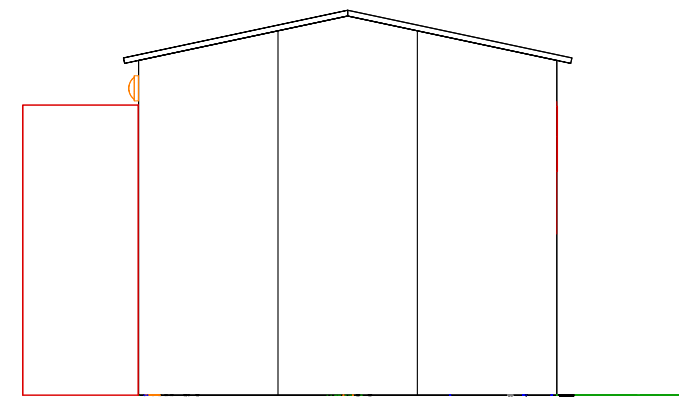

Veranda is Optional

Boardroom Table 3600 x 860 For illustration purposes

FLY
G A M P

Mozambique: +258 84 714 2013
+258 84 292 5331
South Africa: +27 79 015 1000
+27 72 409 7295
Website: www.flycamp.co.mz

12m x 3m Male & Female Toilets	
F77	Revision 00
	Sheet 1 / 1