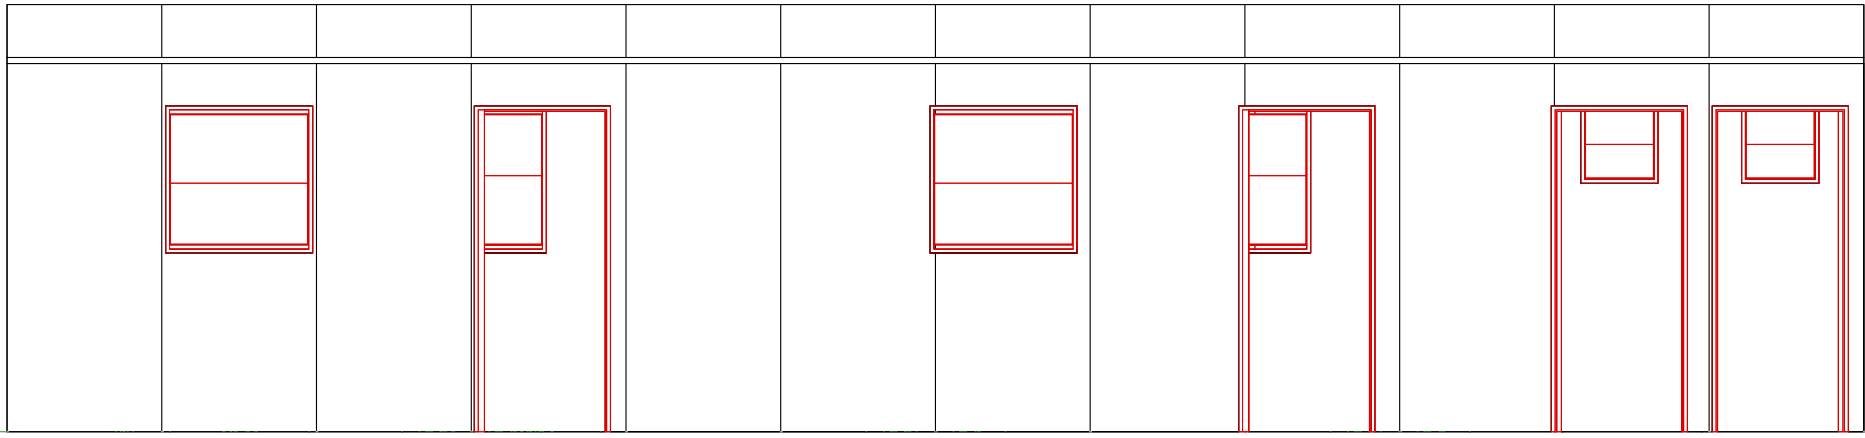

Veranda is Optional

Boardroom Table 3600 x 860 For illustration purposes

FLY
G A M P

Mozambique: +258 84 714 2013
+258 84 292 5331
South Africa: +27 79 015 1000
+27 72 409 7295
Website: www.flycamp.co.mz

12m x 3m Male & Female Toilets	
F77	Revision 00
	Sheet 1 / 1